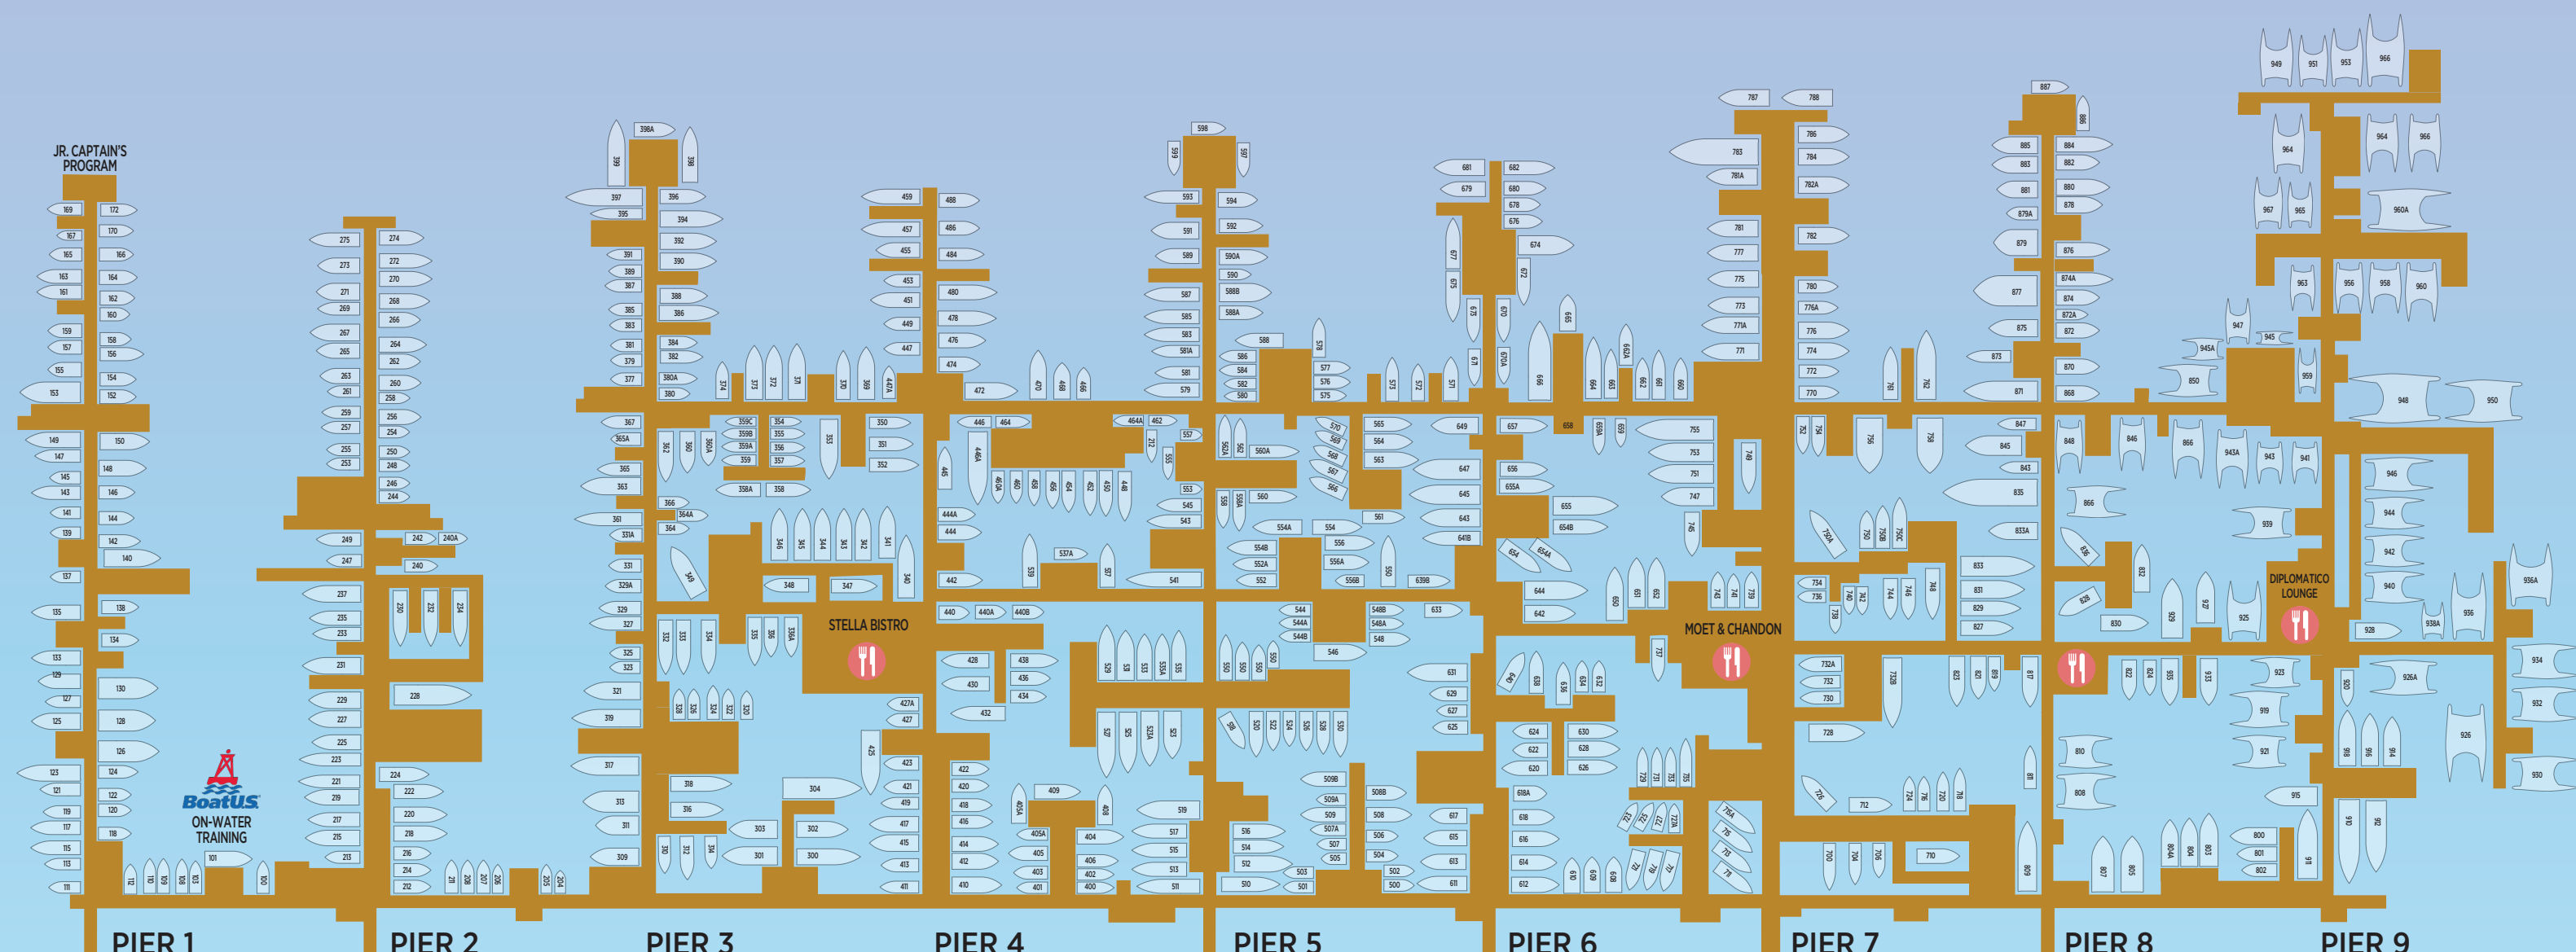

PROGRESSIVE MIAMI INTERNATIONAL BOAT SHOW

PRESENTED BY
West Marine

- ATMs
- Bathrooms
- Food & Drink
- Information Kiosk

- Boats
- Engines, PWC, Accessories and Electronics
- Sportfishing and Retail
- Marina

MAIN ENTRANCE

REGISTRATION WILL CALL

BOX OFFICE

MEDIA CENTER

CENTER COURT

MIAMI MARINE STADIUM

PORT DE STELLA LOUNGE

SANDWICH SHOP

SHOW MERCH

ROWING CENTER/
SAILING SEMINARS

VEZA SUR
EAST END
FOOD COURT

VIP LOUNGE

A148-A258
SAILING PAVILION

DIPLMATIC LOUNGE

MOËT & CHANDON

STELLA BISTRO

TENT D: SPORT FISHING PAVILION

TENT A: BOATS 39' & UNDER

TENT B: BOATS 39' & UNDER

TENT C: BOATS 30' & UNDER

TENT C: MARINE ACCESSORY PAVILION

MARINE ELECTRONICS