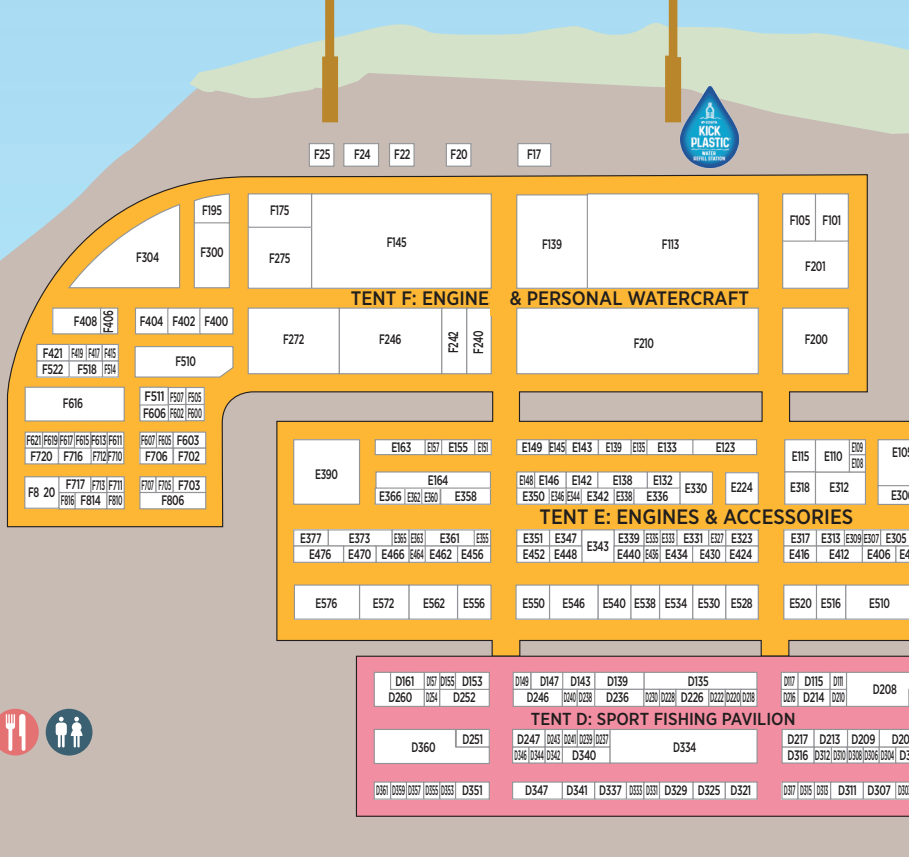

PROGRESSIVE MIAMI INTERNATIONAL BOAT SHOW

PRESENTED BY
West Marine

- ATMs
- Bathrooms
- Food & Drink
- Information Kiosk

- Boats
- Engines, PWC, Accessories and Electronics
- Sportfishing and Retail
- Marina

MAIN ENTRANCE

REGISTRATION WILL CALL

BOX OFFICE

MEDIA CENTER

CENTER COURT

MIAMI MARINE STADIUM

PORT DE STELLA LOUNGE

SANDWICH SHOP

SHOW MERCH

ROWING CENTER/
SAILING SEMINARS

VEZA SUR
EAST END
FOOD COURT

VIP LOUNGE

A148-A258
SAILING PAVILION

DIPLMATIC LOUNGE

MOËT & CHANDON

STELLA BISTRO

TENT D: SPORT FISHING PAVILION

TENT A: BOATS 39' & UNDER

TENT B: BOATS 39' & UNDER

TENT C: BOATS 30' & UNDER

TENT C: MARINE ACCESSORY PAVILION

MARINE ELECTRONICS