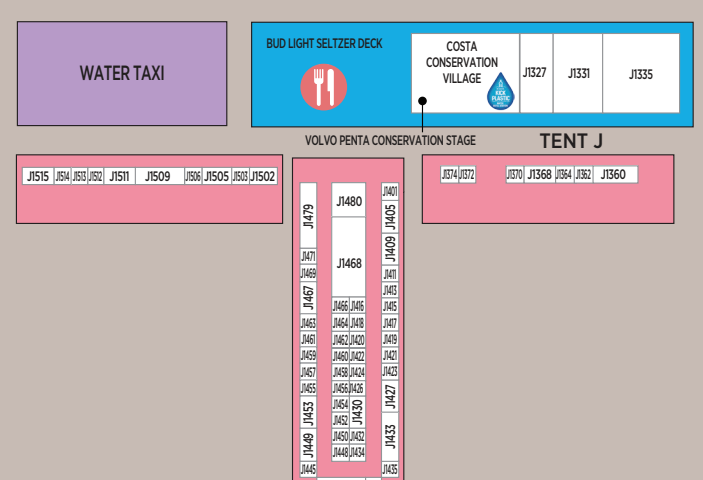

PROGRESSIVE MIAMI INTERNATIONAL BOAT SHOW

PRESENTED BY
West Marine

- ATMs
- Bathrooms
- Food & Drink
- Information Kiosk

- Boats
- Engines, PWC, Accessories and Electronics
- Sportfishing and Retail
- Marina

MAIN ENTRANCE

REGISTRATION WILL CALL

BOX OFFICE

MEDIA CENTER

CENTER COURT

MIAMI MARINE STADIUM

PORT DE STELLA LOUNGE

SANDWICH SHOP

SHOW MERCH

ROWING CENTER/
SAILING SEMINARS

VEZA SUR
EAST END
FOOD COURT

VIP LOUNGE

A148-A258
SAILING PAVILION

DIPLMATIC LOUNGE

MOËT & CHANDON

STELLA BISTRO

TENT D: SPORT FISHING PAVILION

TENT A: BOATS 39' & UNDER

TENT B: BOATS 39' & UNDER

TENT C: BOATS 30' & UNDER

TENT C: MARINE ACCESSORY PAVILION

MARINE ELECTRONICS