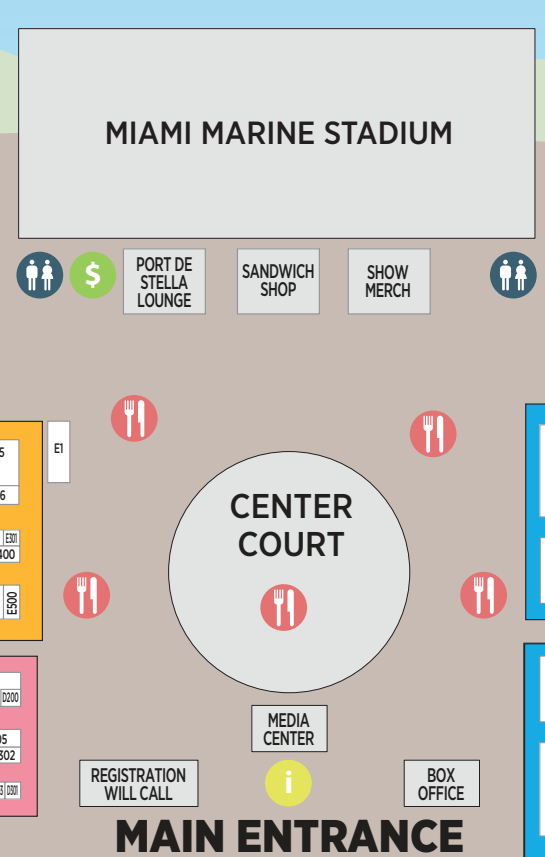

PROGRESSIVE MIAMI INTERNATIONAL BOAT SHOW

PRESENTED BY
West Marine

- ATMs
- Bathrooms
- Food & Drink
- Information Kiosk

- Boats
- Engines, PWC, Accessories and Electronics
- Sportfishing and Retail
- Marina

MAIN ENTRANCE

REGISTRATION WILL CALL

BOX OFFICE

MEDIA CENTER

CENTER COURT

MIAMI MARINE STADIUM

PORT DE STELLA LOUNGE

SANDWICH SHOP

SHOW MERCH

ROWING CENTER/
SAILING SEMINARS

VEZA SUR
EAST END
FOOD COURT

VIP LOUNGE

A148-A258
SAILING PAVILION

DIPLMATIC LOUNGE

MOËT & CHANDON

STELLA BISTRO

TENT D: SPORT FISHING PAVILION

TENT A: BOATS 39' & UNDER

TENT B: BOATS 39' & UNDER

TENT C: BOATS 30' & UNDER

TENT C: MARINE ACCESSORY PAVILION

MARINE ELECTRONICS