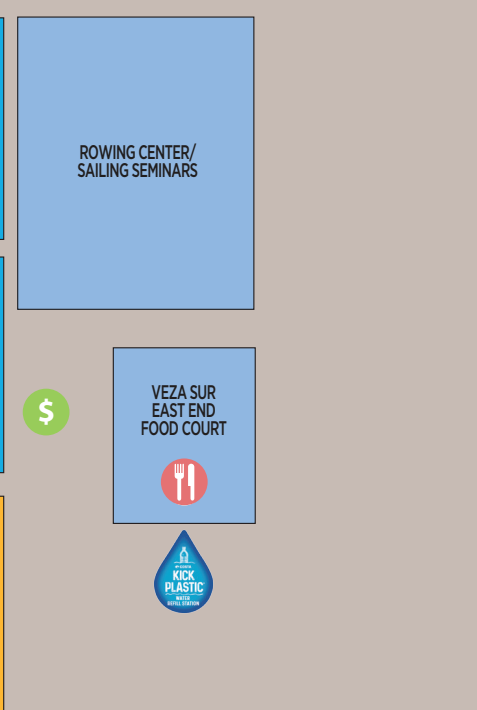

PROGRESSIVE MIAMI INTERNATIONAL BOAT SHOW

PRESENTED BY
West Marine

- ATMs
- Bathrooms
- Food & Drink
- Information Kiosk

- Boats
- Engines, PWC, Accessories and Electronics
- Sportfishing and Retail
- Marina

MAIN ENTRANCE

REGISTRATION WILL CALL

BOX OFFICE

MEDIA CENTER

CENTER COURT

MIAMI MARINE STADIUM

PORT DE STELLA LOUNGE

SANDWICH SHOP

SHOW MERCH

ROWING CENTER/
SAILING SEMINARS

VEZA SUR
EAST END
FOOD COURT

VIP LOUNGE

A148-A258
SAILING PAVILION

DIPLMATIC LOUNGE

MOËT & CHANDON

STELLA BISTRO

TENT D: SPORT FISHING PAVILION

TENT A: BOATS 39' & UNDER

TENT B: BOATS 39' & UNDER

TENT C: BOATS 30' & UNDER

TENT C: MARINE ACCESSORY PAVILION

MARINE ELECTRONICS