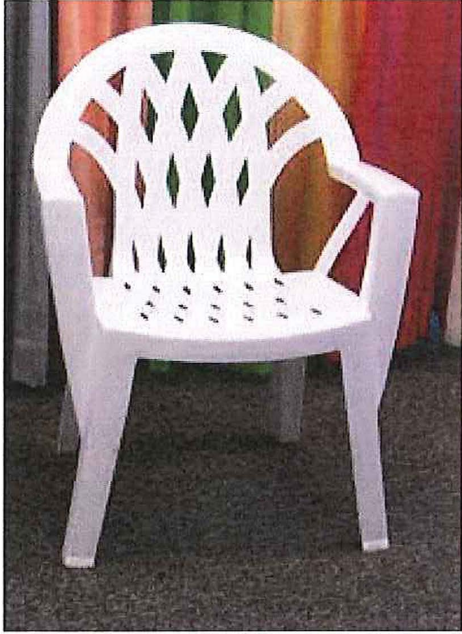

Standard White Chair

Upholstered Arm Chair

Upholstered Side Chair

24" Round x 42" High Table

Counter Stool with Back

Counter Stool No Back

Tables are available in lengths of 4, 6 and 8 ft. and heights of 30 or 42 inches